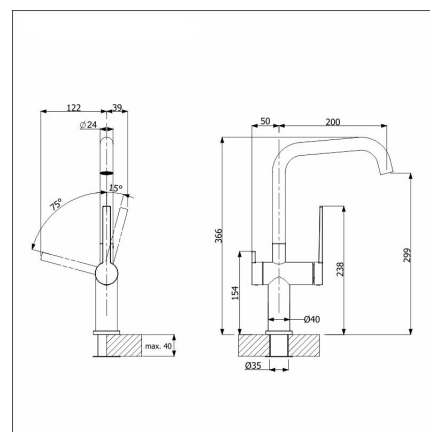

### Product code 110171K2

#### Technical information

- Sink cabin min. length: 80 cm
- Sink installation method: Bottom mounted
- Sink color: Silgranit® mattamusta
- Waste: 3,5" basket strainer InFino no pop-up
- Depth of main sink: 200 mm