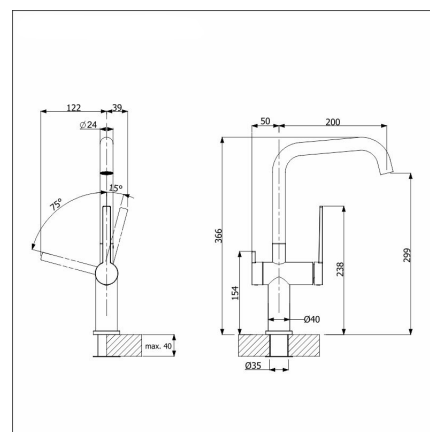

BLANCO ETAGON 700-U + LAPETEK LINO-A matt black

Product code **110171K2**

Product description

A ready-made sink+faucet set, with which you can easily choose a stylish, functional and safe combination for your kitchen at an affordable package price. The set includes a large, bottom-mounted Etagon basin and a Lapetek faucet, which together form a multi-purpose and space-optimal whole. The set's faucet has a stylish dishwasher connection and Finnish type approval.

Technical information

- Sink cabin min. length: 80 cm
- Sink installation method: Bottom mounted
- Waste: 3,5" basket strainer InFino no pop-up
- Depth of main sink: 200 mm

Delivery content

- BLANCO Silgranit sink
- bottom valve system
- domestic Prevox Smartloc water trap
- Lino-A-faucet