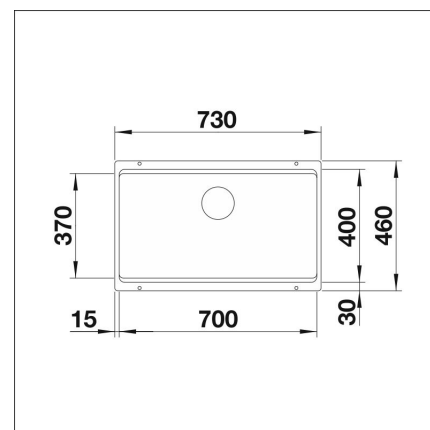

### Technical information

- Sink cabin min. length: 80 cm
- Sink installation method: Bottom mounted
- Sink color: Silgranit® mattamusta
- Waste: 3,5" basket strainer InFino no pop-up
- Depth of main sink: 200 mm