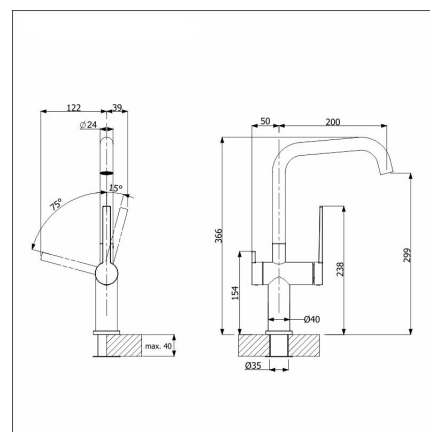

BLANCO ETAGON 700-U + LAPETEK LINO-A rock grey

Product code 110111K1

Product description

A ready-made sink+faucet set, with which you can easily choose a stylish, functional and safe combination for your kitchen at an affordable package price. The set includes a large, bottom-mounted Etagon basin and a Lapetek faucet, which together form a multi-purpose and space-optimal whole. The set's faucet has a stylish dishwasher connection and Finnish type approval.

Technical information

- Sink cabin min. length: 80 cm
- Sink installation method: Bottom mounted
- Waste: 3,5" basket strainer InFino no pop-up
- Depth of main sink: 200 mm

Delivery content

- BLANCO Silgranit sink
- bottom valve system
- domestic Prevox Smartloc water trap
- Lino-A-faucet