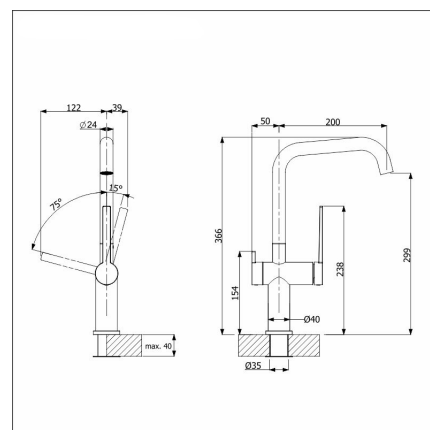

#### Technical information

- Sink cabin min. length: 80 cm
- Sink installation method: Bottom mounted
- Sink color: Silgranit® soft-vaikoinen
- Waste: 3,5" basket strainer InFino no pop-up
- Depth of main sink: 200 mm