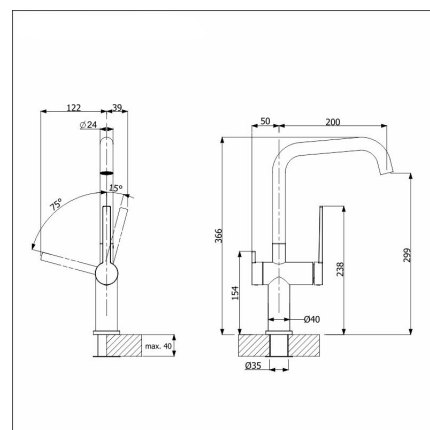

BLANCO ETAGON 700-U + LAPETEK LINO-A anthrazit

Product code 110109K4

Product description

A ready-made sink+faucet set, with which you can easily choose a stylish, functional and safe combination for your kitchen at an affordable package price. The set includes a large, bottom-mounted Etagon basin and a Lapetek faucet, which together form a multi-purpose and space-optimal whole. The set's faucet has a stylish dishwasher connection and Finnish type approval.

Technical information

- Sink cabin minimum length: 80 cm
- Sink installation method: Bottom mounted
- Waste: 3,5" basket strainer InFino no pop-up
- Depth of main sink: 200 mm

Delivery content

- BLANCO Silgranit sink
- bottom valve system
- domestic Prevx Smartloc water trap
- Lino-A-faucet