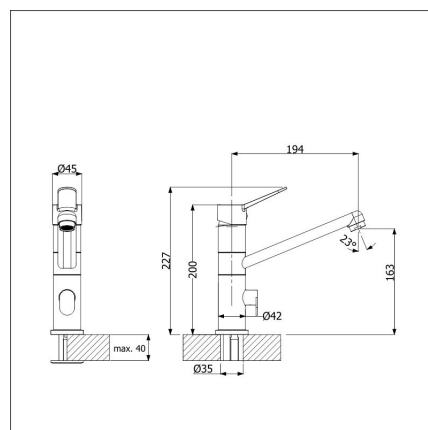

### Technical information

- Sink cabin min. length: 80 cm
- Sink installation method: Bottom mounted
- Sink color: Silgranit® anthrazit (musta)
- Waste: 3,5" basket strainer InFino no pop-up
- Depth of main sink: 200 mm