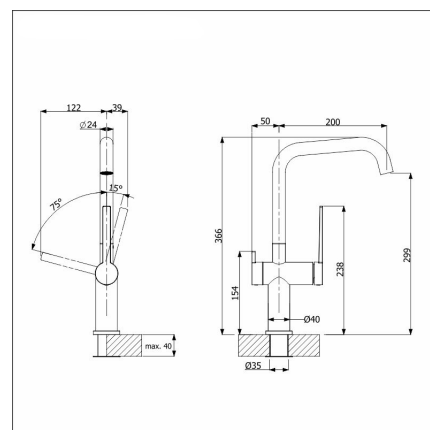

BLANCO ETAGON 700-U + LAPETEK LINO-A white

Product code 110102K1

Product description

A ready-made sink+faucet set, with which you can easily choose a stylish, functional and safe combination for your kitchen at an affordable package price. The set includes a large, bottom-mounted Etagon basin and a Lapetek faucet, which together form a multi-purpose and space-optimal whole. The set's faucet has a stylish dishwasher connection and Finnish type approval.

Technical information

- Sink cabin min. length: 80 cm
- Sink installation method: Bottom mounted
- Sink color: Silgranit® valkoinen
- Waste: 3,5" basket strainer InFino no pop-up
- Depth of main sink: 200 mm