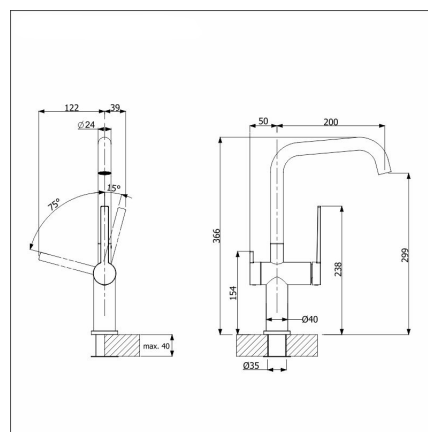

BLANCO ETAGON 700-U + LAPETEK LINO-A alumetallic

Product code 110100K1

Product description

A ready-made sink+faucet set, with which you can easily choose a stylish, functional and safe combination for your kitchen at an affordable package price. The set includes a large, bottom-mounted Etagon basin and a Lapetek faucet, which together form a multi-purpose and space-optimal whole. The set's faucet has a stylish dishwasher connection and Finnish type approval.

Technical information

- Sink cabin min. length: 80 cm
- Sink installation method: Bottom mounted
- Waste: 3,5" basket strainer InFino no pop-up
- Depth of main sink: 200 mm

Delivery content

- BLANCO Silgranit sink
- bottom valve system
- domestic Prevox Smartloc water trap
- Lino-A-faucet