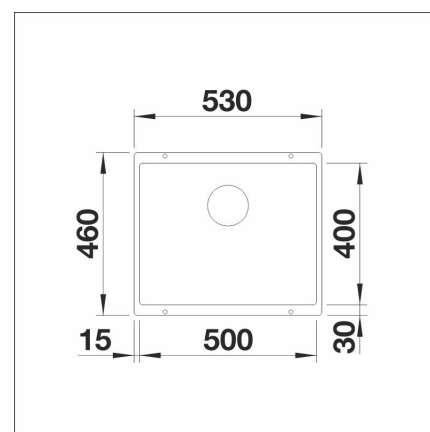

Technical information

- Kitchen cabinet min. width: 60 cm
- Washbasin material: Stone composite
- Sink installation method: Bottom mounted
- Depth of main sink: 190 mm

Delivery content

- BLANCO Silgranit sink
- mounting bracket for 20 mm thick countertops
- bottom valve system
- Prevex Smartloc water trap