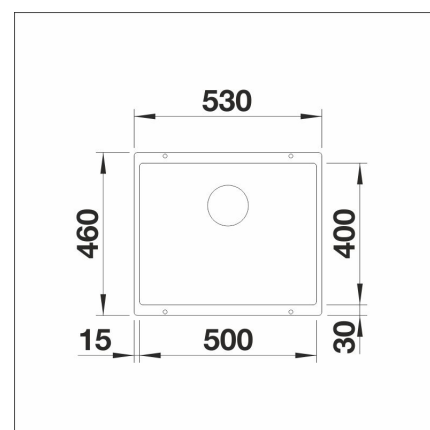

BLANCO ROTAN 500-U

Silgranit soft white

Product code 109807

Product description

The BLANCO ROTAN sink family is a selection of sinks of different sizes. The design of the basins is straightforward and timelessly elegant, suitable for both modern and traditional kitchens. The basins are also deep and, thanks to the rounding of the small corner, both practical and easy to clean. ROTAN sink models are available to be attached from below (-U after the product name). Those that can be attached below are installed on the underside of the table top.

Technical information

- Kitchen cabinet min. width: 60 cm
- Washbasin material: Stone composite
- Sink installation method: Bottom mounted
- Depth of main sink: 190 mm

Delivery content

- BLANCO Silgranit sink
- mounting bracket for 20 mm thick countertops
- bottom valve system
- Prevox Smartloc water trap