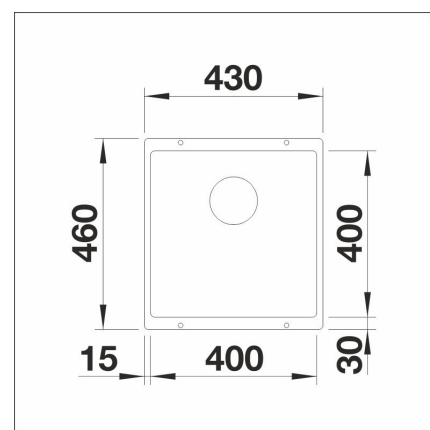

Technical information

- Kitchen cabinet min. width: 50 cm
- Washbasin material: Stone composite
- Sink installation method: Bottom mounted
- Depth of main sink: 190 mm

Delivery content

- BLANCO Silgranit sink
- mounting bracket for 20 mm thick countertops
- bottom valve system
- Prevox Smartloc water trap