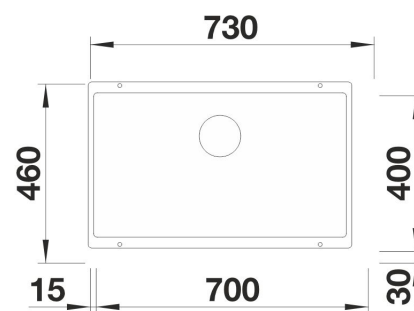

BLANCO ROTAN 700-U

Silgranit soft white

Product code 109607

Product description

The BLANCO ROTAN sink family is a selection of sinks of different sizes. The design of the basins is straightforward and timelessly elegant, suitable for both modern and traditional kitchens. The basins are also deep and, thanks to the rounding of the small corner, both practical and easy to clean. ROTAN sink models are available to be attached from below (-U after the product name). Those that can be attached below are installed on the underside of the table top.

Technical information

- Kitchen cabinet min. width: 80 cm
- Washbasin material: Stone composite
- Sink installation method: Bottom mounted
- Depth of main sink: 190 mm

Delivery content

- BLANCO Silgranit sink
- mounting bracket for 20 mm thick countertops
- bottom valve system
- Prevox Smartloc water trap