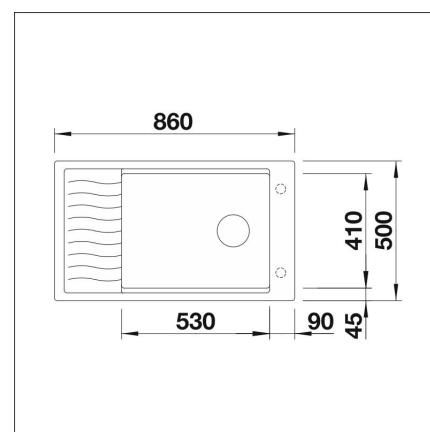

INFINO

Technical information

- Sink cabin min. length: 80 cm
- Sink installation method: Inset
- Waste: 3,5" basket strainer InFino pop-up
- Depth of main sink: 190 mm

Delivery content

- BLANCO Silgranit sink
- bottom valve system
- domestic Prevox Smartloc water trap