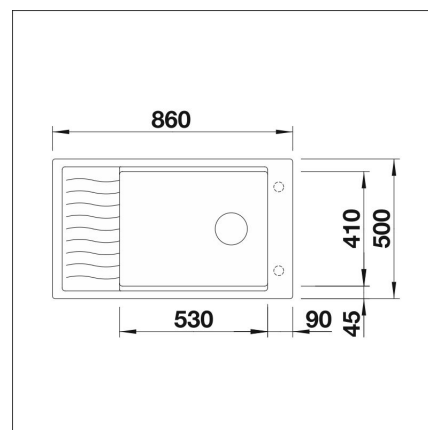

INFINO

Technical information

- Sink cabin min. length: 80 cm
- Sink installation method: Inset
- Waste: 3,5" basket strainer InFino pop-up
- Depth of main sink: 190 mm

Delivery content

- BLANCO Silgranit sink
- bottom valve system
- domestic Prevx Smartloc water trap