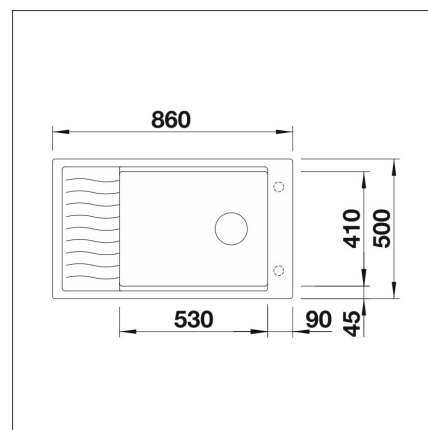

#### Technical information

- Sink cabin min. length: 80 cm
- Sink installation method: Inset
- Waste: 3,5" basket strainer InFino pop-up
- Depth of main sink: 190 mm