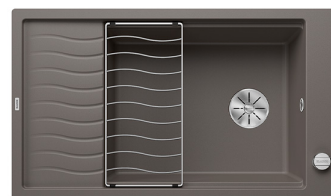

## BLANCO ELON XL 8 S

Silgranit volcano grey

#### Product description

BlancoElon is a compact and innovative single-bowl sink that has movable stainless steel drainer grid, which ingeniously extends the working area. Drainer grid is a standard accessory that is included into the price. Silgranit as a material is a durable combination of granite that has nearly unsurpassed scratch resistance and is heat-resistant. Material is hygienic and easy to clean.

#### Technical information

- Sink cabin min. length: 80 cm
- Sink installation method: Inset
- Waste: 3,5" basket strainer InFino pop-up
- Depth of main sink: 190 mm

#### Delivery content

- BLANCO Silgranit sink
- bottom valve system
- domestic Prevx Smartloc water trap