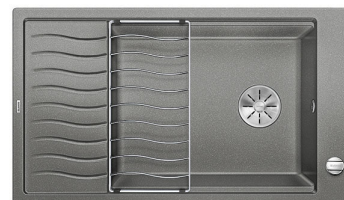

BLANCO ELON XL 8 S

Silgranit alumetallic

Product code 109300**Product description**

INFINO

Technical information

- Sink cabin min. length: 80 cm
- Material: kivikomposiitti
- Sink installation method: Inset
- Waste: 3,5" basket strainer InFino pop-up
- Depth of main sink: 190 mm

**Delivery content**

- BLANCO Silgranit sink
- bottom valve system
- domestic Prevox Smartloc water trap

**Downloads**

- Prevox Smartloc instructions
- Assembling instruction
- Huolto- ja hoito-ohje
- Material information
- Cutout dimensions
- Declaration of conformity
- InFino waste
- InFino video