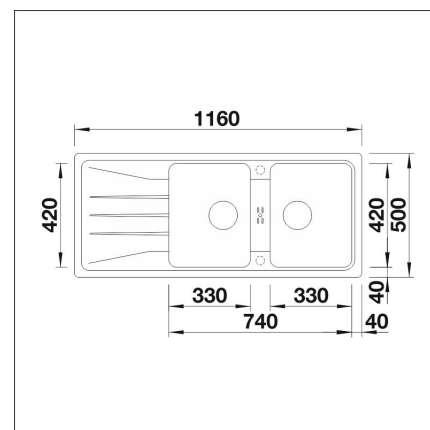

**Technical information**

- Sink cabin min. length: 80 cm
- Sink installation method: Inset
- Waste: 3,5" basket strainer no pop-up
- Depth of main sink: 190 mm

**Delivery content**

- BLANCO Silgranit sink
- bottom valve system
- domestic Prevx Smartloc water trap