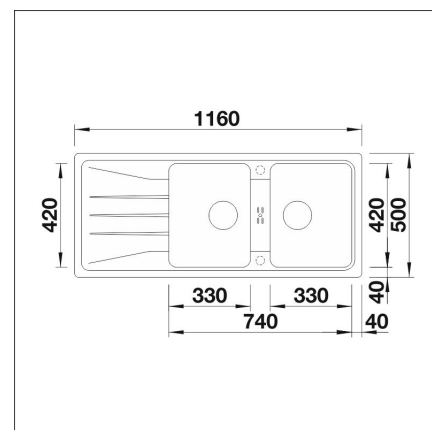

**Technical information**

- Sink cabin minimum length: 80 cm
- Sink installation method: Inset
- Waste: 3,5" basket strainer no pop-up
- Depth of main sink: 190 mm

**Delivery content**

- BLANCO Silgranit sink
- bottom valve system
- domestic Prevx Smartloc water trap