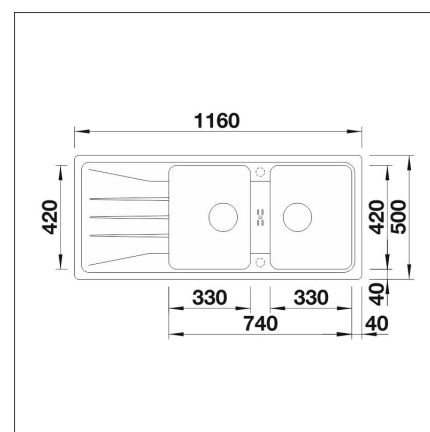

Technical information

- Sink cabin min. length: 80 cm
- Sink installation method: Inset
- Waste: 3,5" basket strainer no pop-up
- Depth of main sink: 190 mm

Delivery content

- BLANCO Silgranit sink
- bottom valve system
- domestic Prevx Smartloc water trap