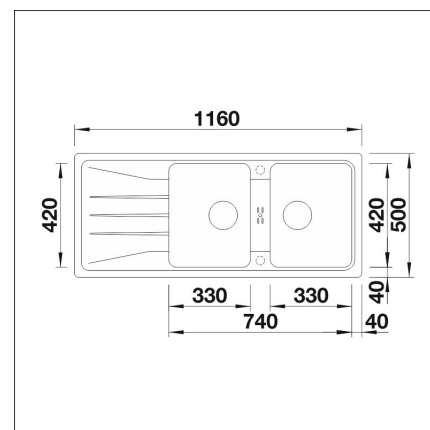

Technical information

- Sink cabin min. length: 80 cm
- Sink installation method: Inset
- Waste: 3,5" basket strainer pop-up
- Depth of main sink: 190 mm

Delivery content

- BLANCO Silgranit sink
- bottom valve system
- domestic Prevx Smartloc water trap