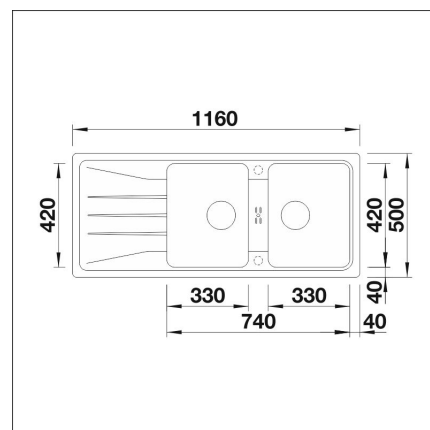

Technical information

- Sink cabin min. length: 80 cm
- Sink installation method: Inset
- Waste: 3,5" basket strainer no pop-up
- Depth of main sink: 190 mm

Delivery content

- BLANCO Silgranit sink
- bottom valve system
- domestic Prevox Smartloc water trap