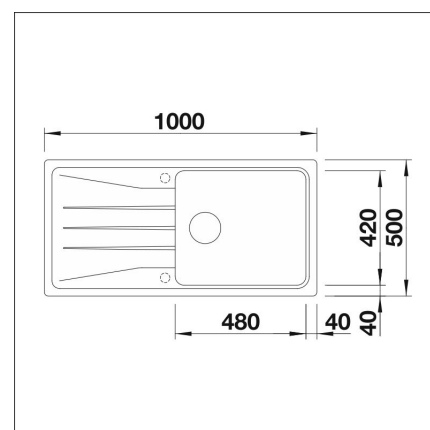

Technical information

- Sink cabin minimum length: 60 cm
- Material: kivikomposiitti
- Sink installation method: Inset
- Waste: 3,5" basket strainer no pop-up
- Depth of main sink: 190 mm

Delivery content