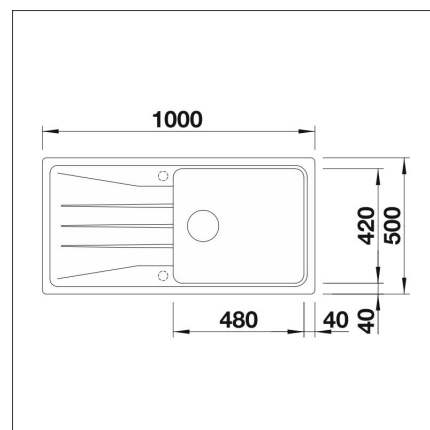

BLANCO SONA 6 S XL

Silgranit rock grey

Product code 109111

Product description

TAILORED TO CONTEMPORARY KITCHENS

The modern and the individual design of Sona combined with a big bowl provides a lot of space for your daily tasks in the kitchen. The XL-sink provides a big and practical bowl to help with the daily tasks in the kitchen. The newest arrival to the BLANCO sink family suits for many tastes and for all homes. There are four different sinks available in all nine Silgranit colors.

Technical information

- Sink cabin min. length: 60 cm
- Material: kivikomposiitti
- Sink installation method: Inset
- Waste: 3,5" basket strainer no pop-up
- Depth of main sink: 190 mm

Delivery content

- BLANCO Silgranit sink
- bottom valve system
- domestic Prevox Smartloc water trap