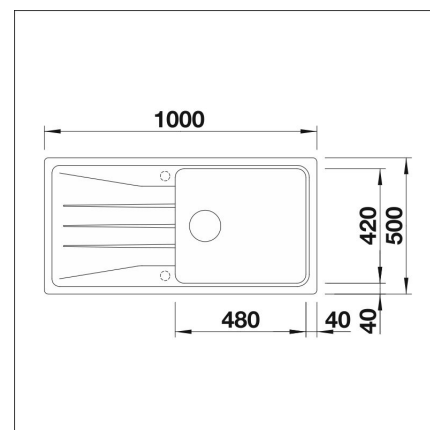

BLANCO SONA 6 S XL

Silgranit tartufo

Product code 109110

Product description

TAILORED TO CONTEMPORARY KITCHENS

The modern and the individual design of Sona combined with a big bowl provides a lot of space for your daily tasks in the kitchen. The XL-sink provides a big and practical bowl to help with the daily tasks in the kitchen. The newest arrival to the BLANCO sink family suits for many tastes and for all homes. There are four different sinks available in all nine Silgranit colors.

Technical information

- Sink cabin min. length: 60 cm
- Material: kivikomposiitti
- Sink installation method: Inset
- Waste: 3,5" basket strainer no pop-up
- Depth of main sink: 190 mm

Delivery content

- BLANCO Silgranit sink
- bottom valve system
- domestic Prevx Smartloc water trap