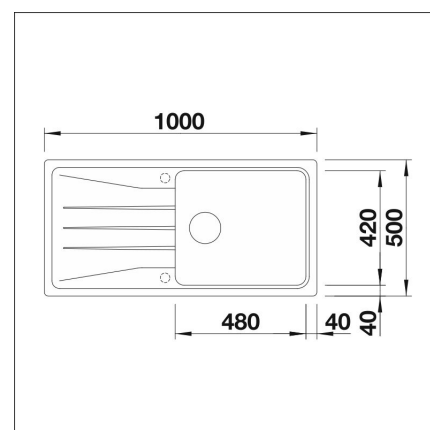

### Technical information

- Sink cabin minimum length: 60 cm
- Material: kivikomposiitti
- Sink installation method: Inset
- Waste: 3,5" basket strainer no pop-up
- Depth of main sink: 190 mm