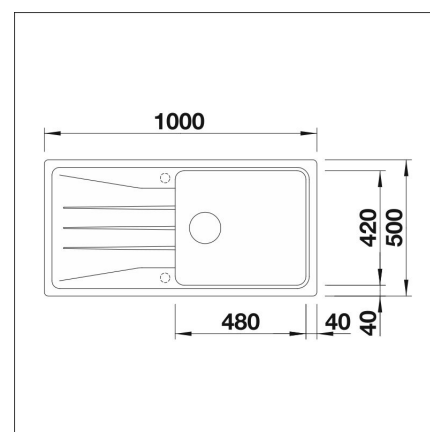

BLANCO SONA 6 S XL

Silgranit soft white

Product code 109107

Product description

TAILORED TO CONTEMPORARY KITCHENS

The modern and the individual design of Sona combined with a big bowl provides a lot of space for your daily tasks in the kitchen. The XL-sink provides a big and practical bowl to help with the daily tasks in the kitchen. The newest arrival to the BLANCO sink family suits for many tastes and for all homes. There are four different sinks available in all nine Silgranit colors.

Technical information

- Sink cabin minimum length: 60 cm
- Material: kivikomposiitti
- Sink installation method: Over mounted
- Waste: 3,5" basket strainer no pop-up
- Depth of main sink: 190 mm

Delivery content