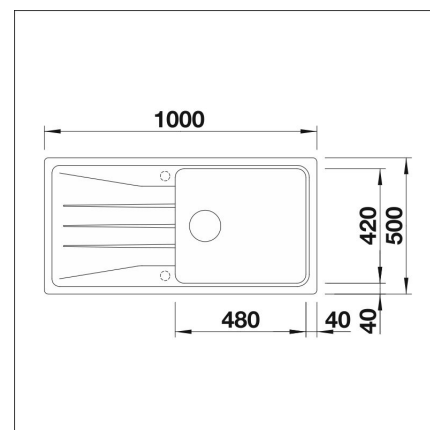

Technical information

- Sink cabin minimum length: 60 cm
- Material: kivikomposiitti
- Sink installation method: Inset
- Waste: 3,5" basket strainer no pop-up
- Depth of main sink: 190 mm

Delivery content