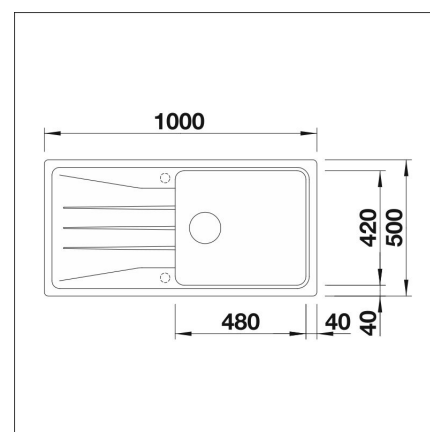

BLANCO SONA 6 S XL

Silgranit volcano grey

Product code 109103

Product description

TAILORED TO CONTEMPORARY KITCHENS

The modern and the individual design of Sona combined with a big bowl provides a lot of space for your daily tasks in the kitchen. The XL-sink provides a big and practical bowl to help with the daily tasks in the kitchen. The newest arrival to the BLANCO sink family suits for many tastes and for all homes. There are four different sinks available in all nine Silgranit colors.

Technical information

- Sink cabin min. length: 60 cm
- Material: kivikomposiitti
- Sink installation method: Over mounted
- Waste: 3,5" basket strainer no pop-up
- Depth of main sink: 190 mm

Delivery content