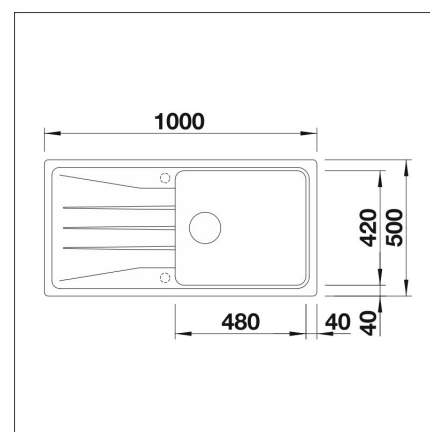

### Technical information

- Sink cabin min. length: 60 cm
- Material: kivikomposiitti
- Sink installation method: Inset
- Waste: 3,5" basket strainer no pop-up
- Depth of main sink: 190 mm