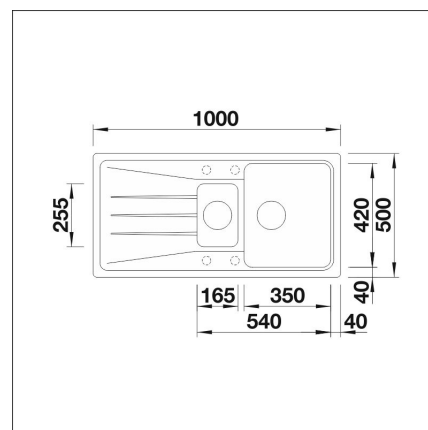

Technical information

- Sink cabin minimum length: 60 cm
- Material: kivikomposiitti
- Sink installation method: Inset
- Waste: 3,5" basket strainer no pop-up
- Depth of main sink: 190 mm

Delivery content