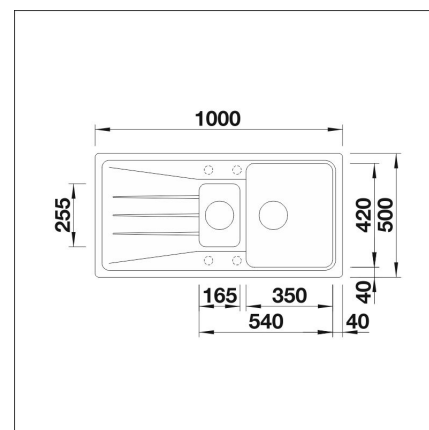

Technical information

- Sink cabin minimum length: 60 cm
- Material: kivikomposiitti
- Sink installation method: Inset
- Waste: 3,5" basket strainer no pop-up
- Depth of main sink: 190 mm

Delivery content