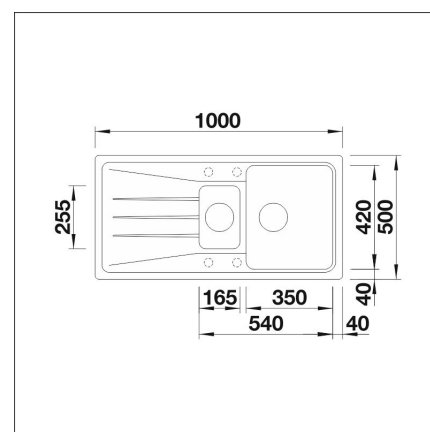

**Technical information**

- Sink cabin min. length: 60 cm
- Material: kivikomposiitti
- Sink installation method: Inset
- Waste: 3,5" basket strainer no pop-up
- Depth of main sink: 190 mm

**Delivery content**