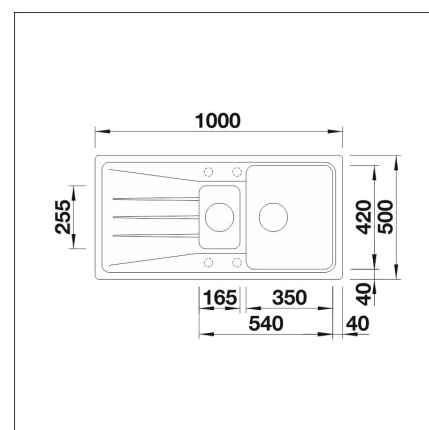

**Technical information**

- Sink cabin minimum length: 60 cm
- Material: kivikomposiitti
- Sink installation method: Inset
- Waste: 3,5" basket strainer no pop-up
- Depth of main sink: 190 mm

**Delivery content**