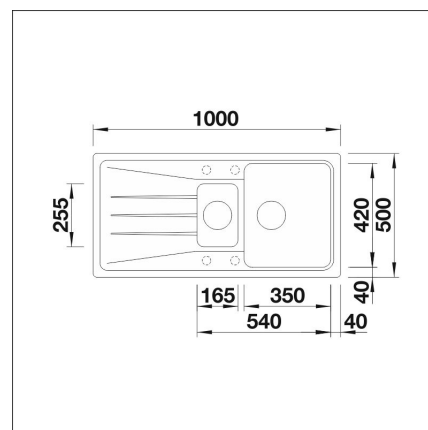

### Technical information

- Sink cabin min. length: 60 cm
- Material: kivikomposiitti
- Sink installation method: Over mounted
- Waste: 3,5" basket strainer no pop-up
- Depth of main sink: 190 mm