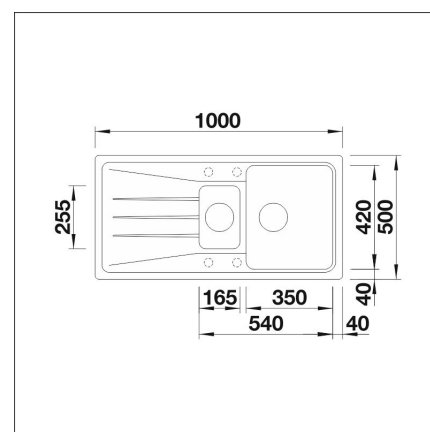

Technical information

- Sink cabin min. length: 60 cm
- Material: kivikomposiitti
- Sink installation method: Inset
- Waste: 3,5" basket strainer no pop-up
- Depth of main sink: 190 mm

Delivery content

- BLANCO Silgranit sink
- bottom valve system
- domestic Prevox Smartloc water trap