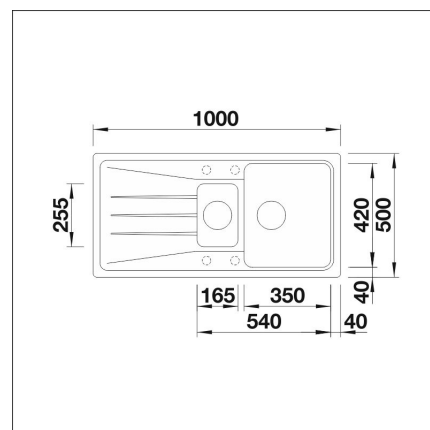

### Technical information

- Sink cabin min. length: 60 cm
- Material: kivikomposiitti
- Sink installation method: Over mounted
- Waste: 3,5" basket strainer no pop-up
- Depth of main sink: 190 mm