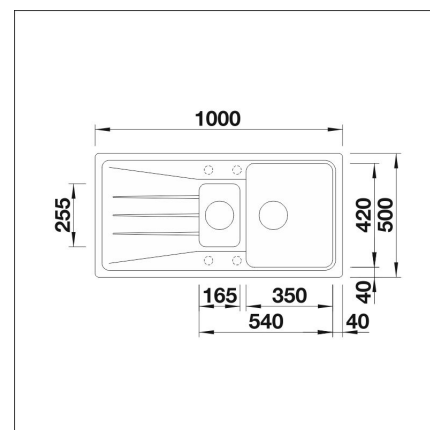

**Technical information**

- Sink cabin min. length: 60 cm
- Material: kivikomposiitti
- Sink installation method: Inset
- Waste: 3,5" basket strainer no pop-up
- Depth of main sink: 190 mm

**Delivery content**