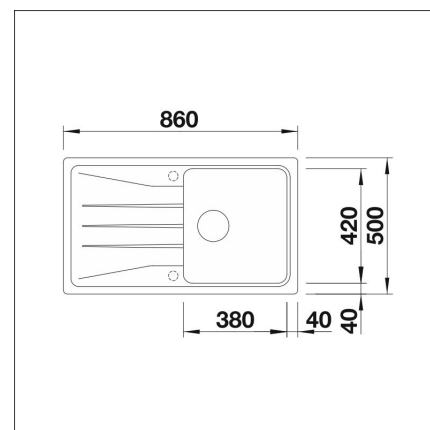

**Technical information**

- Sink cabin min. length: 50 cm
- Material: kivikomposiitti
- Sink installation method: Inset
- Waste: 3,5" basket strainer no pop-up
- Depth of main sink: 190 mm

**Delivery content**