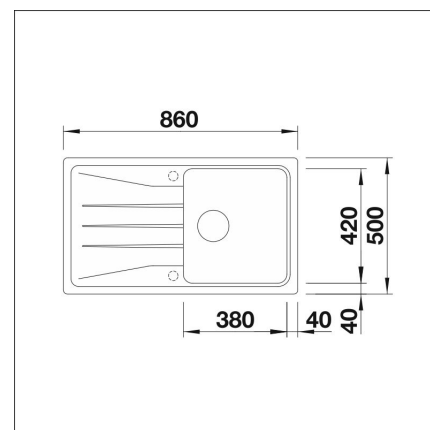

### Technical information

- Sink cabin min. length: 50 cm
- Material: kivikomposiitti
- Sink installation method: Over mounted
- Waste: 3,5" basket strainer pop-up
- Depth of main sink: 190 mm