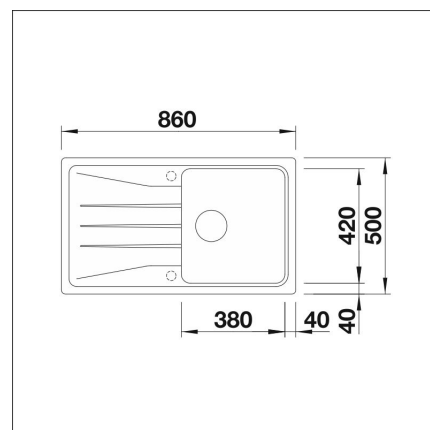

Technical information

- Sink cabin min. length: 50 cm
- Material: kivikomposiitti
- Sink installation method: Inset
- Waste: 3,5" basket strainer no pop-up
- Depth of main sink: 190 mm

Delivery content

- BLANCO Silgranit sink
- bottom valve system
- domestic Prevx Smartloc water trap