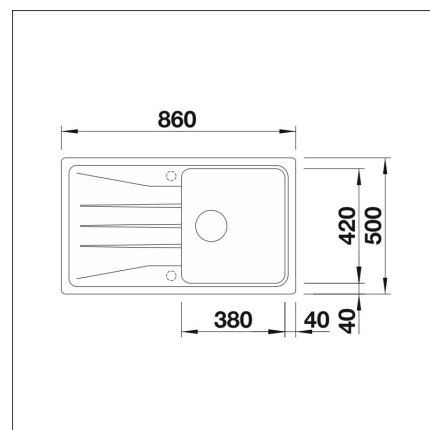

Technical information

- Sink cabin min. length: 50 cm
- Material: kivikomposiitti
- Sink installation method: Over mounted
- Waste: 3,5" basket strainer pop-up
- Depth of main sink: 190 mm

Delivery content