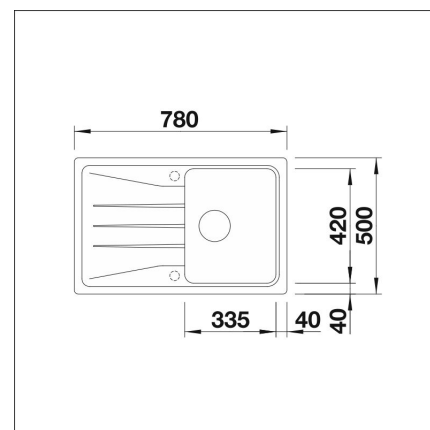

### Technical information

- Sink cabin min. length: 45 cm
- Material: kivikomposiitti
- Sink installation method: Inset
- Waste: 3,5" basket strainer no pop-up
- Depth of main sink: 190 mm