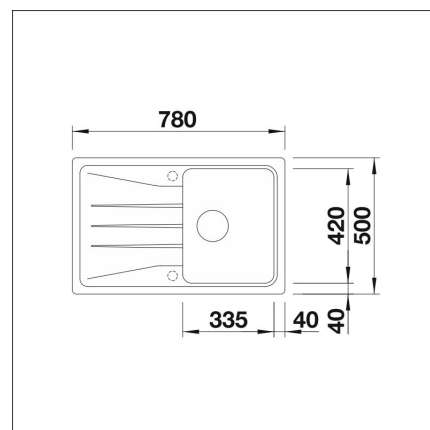

Technical information

- Sink cabin min. length: 45 cm
- Material: kivikomposiitti
- Sink installation method: Inset
- Waste: 3,5" basket strainer no pop-up
- Depth of main sink: 190 mm

Delivery content

- BLANCO Silgranit sink
- bottom valve system
- domestic Prevox Smartloc water trap