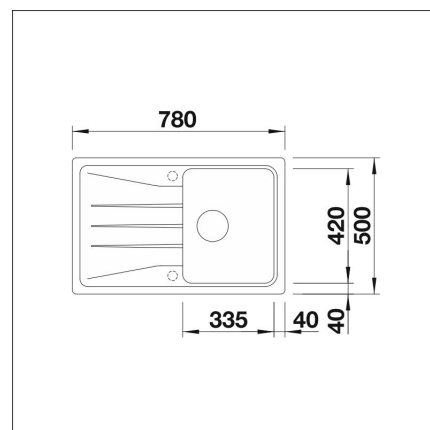

Technical information

- Sink cabin minimum length: 45 cm
- Material: kivikomposiitti
- Sink installation method: Inset
- Waste: 3,5" basket strainer no pop-up
- Depth of main sink: 190 mm

Delivery content