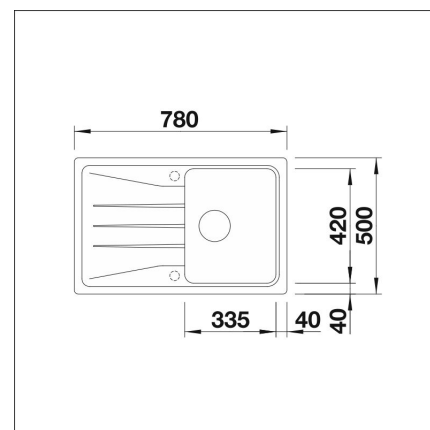

**Technical information**

- Sink cabin min. length: 45 cm
- Material: kivikomposiitti
- Sink installation method: Inset
- Waste: 3,5" basket strainer no pop-up
- Depth of main sink: 190 mm

**Delivery content**