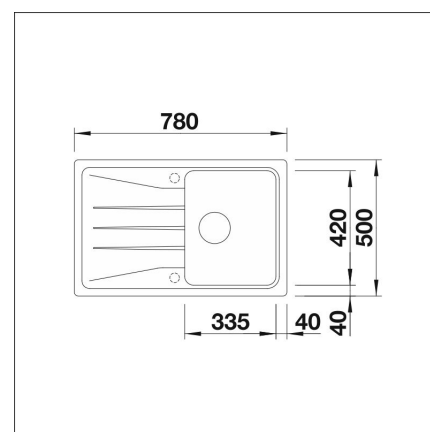

### Technical information

- Sink cabin min. length: 45 cm
- Material: kivikomposiitti
- Sink installation method: Inset
- Waste: 3,5" basket strainer no pop-up
- Depth of main sink: 190 mm