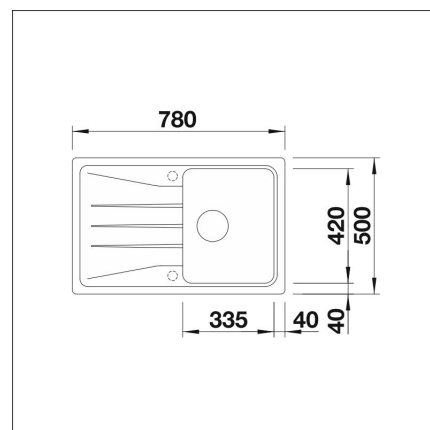

Technical information

- Sink cabin min. length: 45 cm
- Material: kivikomposiitti
- Sink installation method: Inset
- Waste: 3,5" basket strainer no pop-up
- Depth of main sink: 190 mm

Delivery content

- BLANCO Silgranit sink
- bottom valve system
- domestic Prevx Smartloc water trap