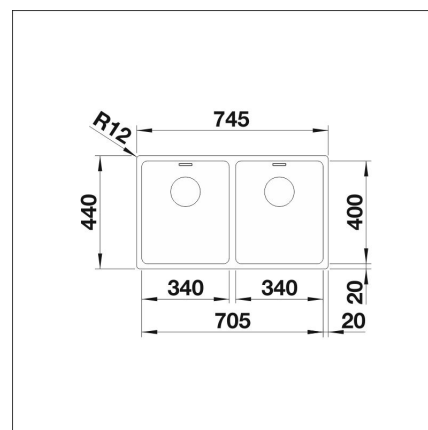

Technical information

- Sink cabin min. length: 80 cm
- Sink installation method: Päältä asennettava, Huullettava
- Material: Stainless steel
- Waste: 3,5" basket strainer InFino no pop-up
- Depth of main sink: 190 mm