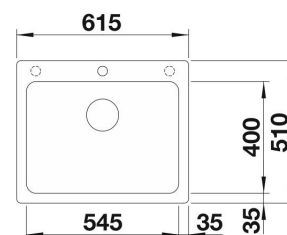

#### Technical information

- Sink cabin minimum length: 60 cm
- Material: kivikomposiitti
- Sink installation method: Inset
- Waste: 3,5" basket strainer no pop-up
- Depth of main sink: 200 mm