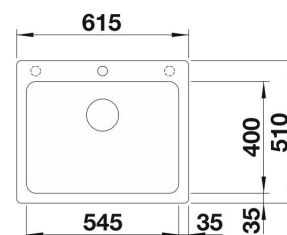

Technical information

- Sink cabin minimum length: 60 cm
- Material: kivikomposiitti
- Sink installation method: Inset
- Waste: 3,5" basket strainer no pop-up
- Depth of main sink: 200 mm

Delivery content